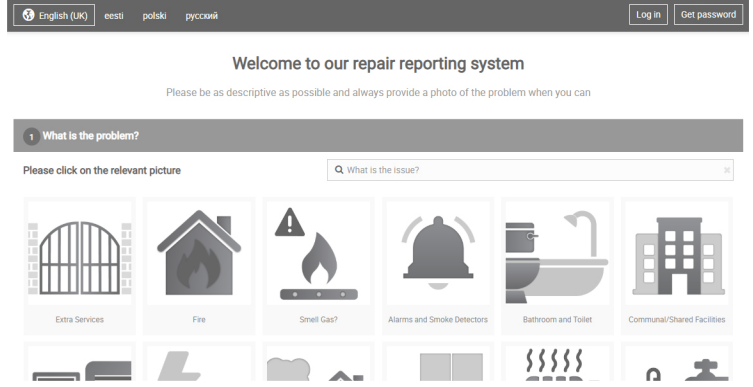

# A guide to reporting your repair requests

1

To report any repair and maintenance requests, please go to:  
[www.amsbm.co.uk](http://www.amsbm.co.uk)

2

Select the language you would like to report in

3

Choose the picture icon most relevant to your issue