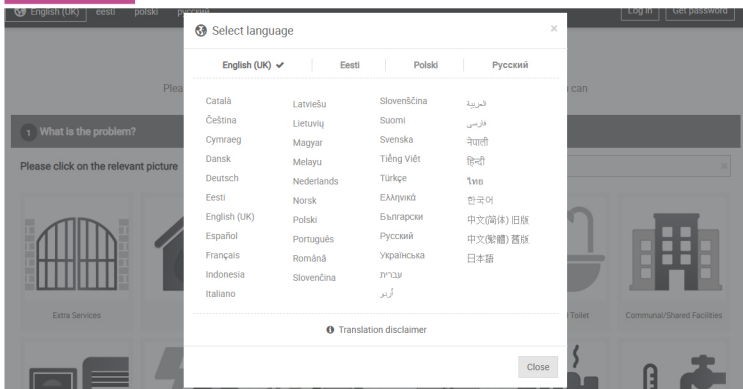

# A guide to reporting your repair requests

1

To report any repair and maintenance requests, please go to:  
[www.amsbm.co.uk](http://www.amsbm.co.uk)

2

Select the language you would like to report in

3

Choose the picture icon most relevant to your issue