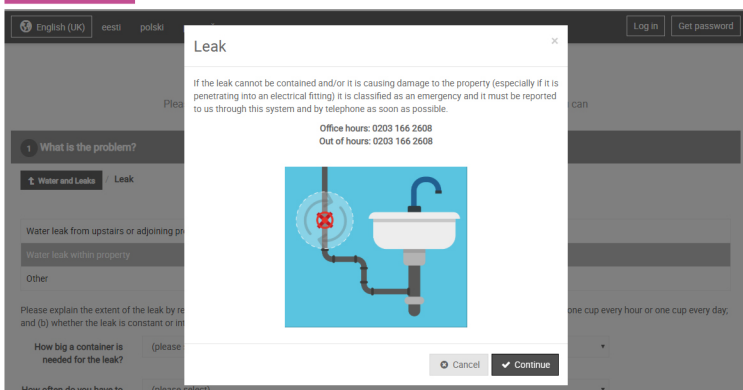

4

Review any guidance and advice pop-ups shown